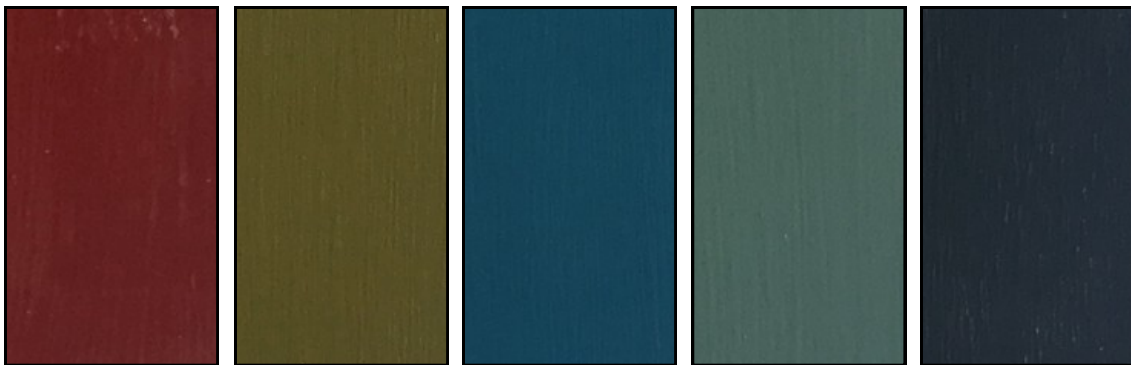

## Wood Paint Colors

Drab

Essex Green

China White

Nightfall

Powder Blue

Lipstick

Olive

Woltz Blue

French Blue

Black

Due to monitor and printer color differences, Munder Skiles recommends requesting a physical finish sample to verify your color choice.

**New York Showroom**  
New York Design Center  
200 Lexington Avenue , Suite 436  
New York, New York 10016  
212-717-0150